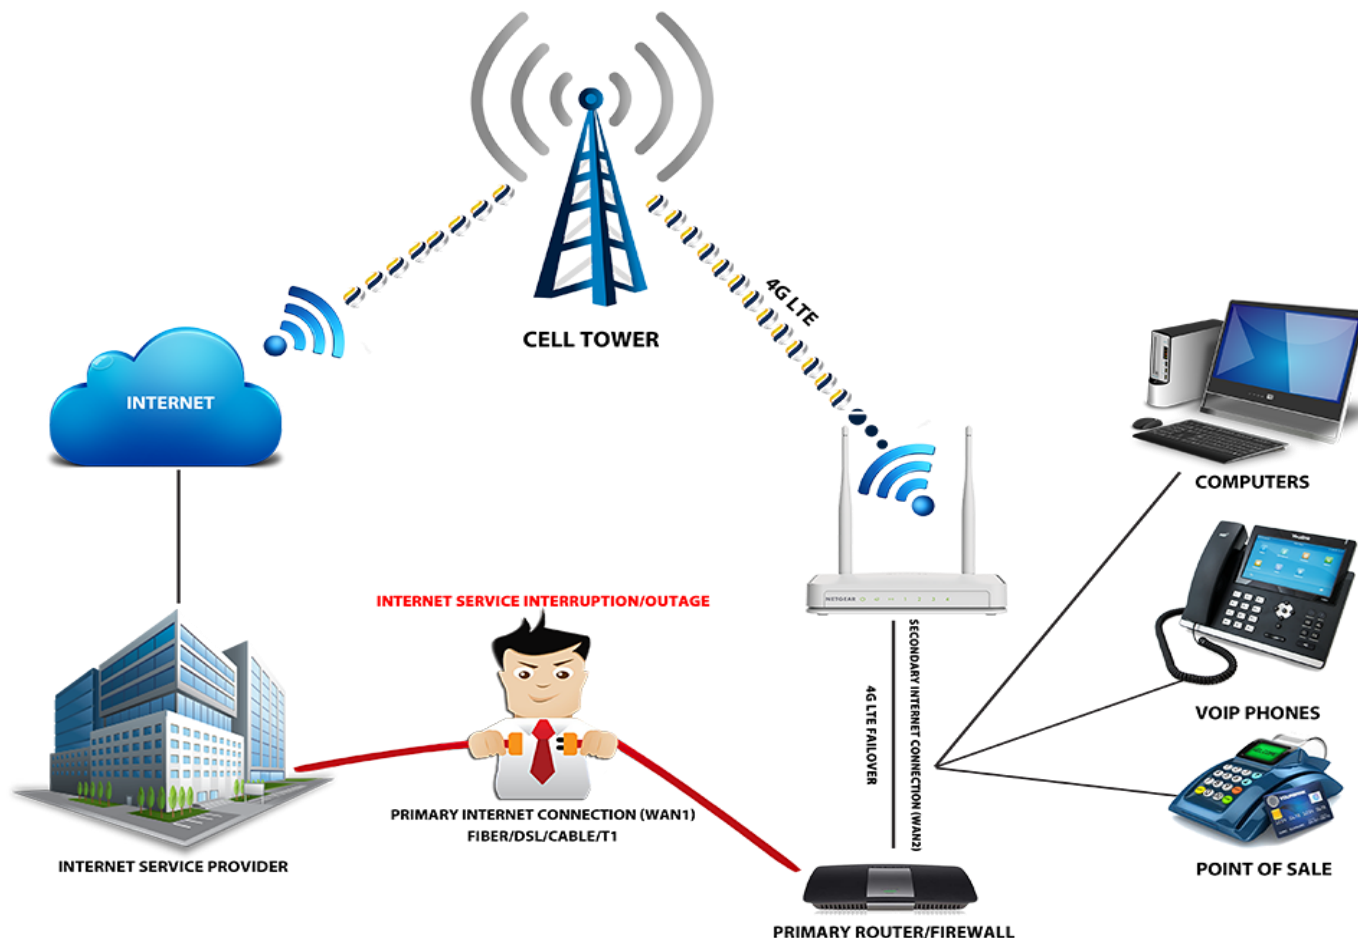

GTEN Infinite v5 Series

LTE Modem Router

Data Sheet

GTEN Infinite v5a Professional NA (North America)

Use Cases

We all depend on a fast, always-on broadband connection, and planning to ensure everyone stays connected is essential.

The Infinite v5a Professional NA LTE Modem is a reliable backup source for broadband connectivity, allowing you to continue running without any disruption when your wire line broadband is unexpectedly not available.

Using the Infinite v5a Professional NA LTE Modem for broadband connectivity enables Internet access at fast speeds with the convenience of portability and flexibility. Unlike other connectivity sources, the Infinite v5a Professional NA LTE Modem can be easily installed in a matter of minutes, and it is ideal for a wide range of environments including rural areas, outdoors, and locations where wireline option is not readily available. Some typical applications include:

- LTE WAN backup for business continuity
- Last-mile connection
- Vacation cabins / rural homes
- Interim solution to fixed line service
- Kiosk - wire-free connection
- Temporary offices such as construction sites
  Mobile stores such as food trucks