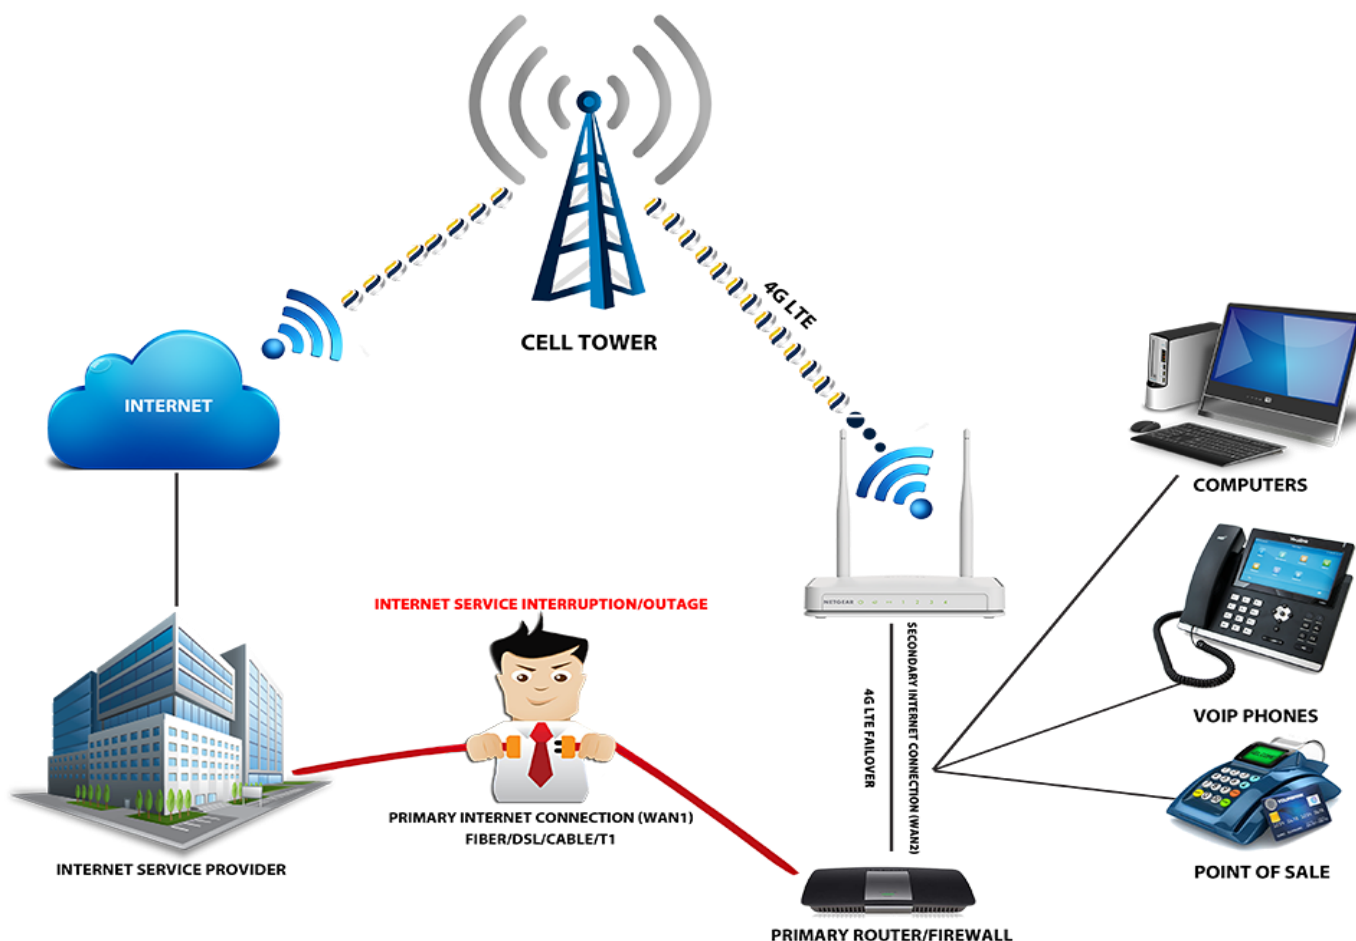

GTEN Infinite v5 Series

LTE Modem Router

Data Sheet

V5 Professional

Use Cases

We all depend on a fast, always-on broadband connection, and planning to ensure everyone stays connected is essential.

The Infinite v5 Professional LTE Modem is a reliable backup source for broadband connectivity, allowing you to continue running without any disruption when your wire line broadband is unexpectedly not available.

Using the Infinite v5 Professional LTE Modem for broadband connectivity enables Internet access at fast speeds with the convenience of portability and flexibility. Unlike other connectivity sources, the Infinite v5 Professional LTE Modem can be easily installed in a matter of minutes, and it is ideal for a wide range of environments including rural areas, outdoors, and locations where wireline option is not readily available. Some typical applications include:

- LTE WAN backup for business continuity
- Last-mile connection
- Vacation cabins / rural homes
- Interim solution to fixed line service
- Kiosk - wire-free connection
- Temporary offices such as construction sites
- Mobile stores such as food trucks