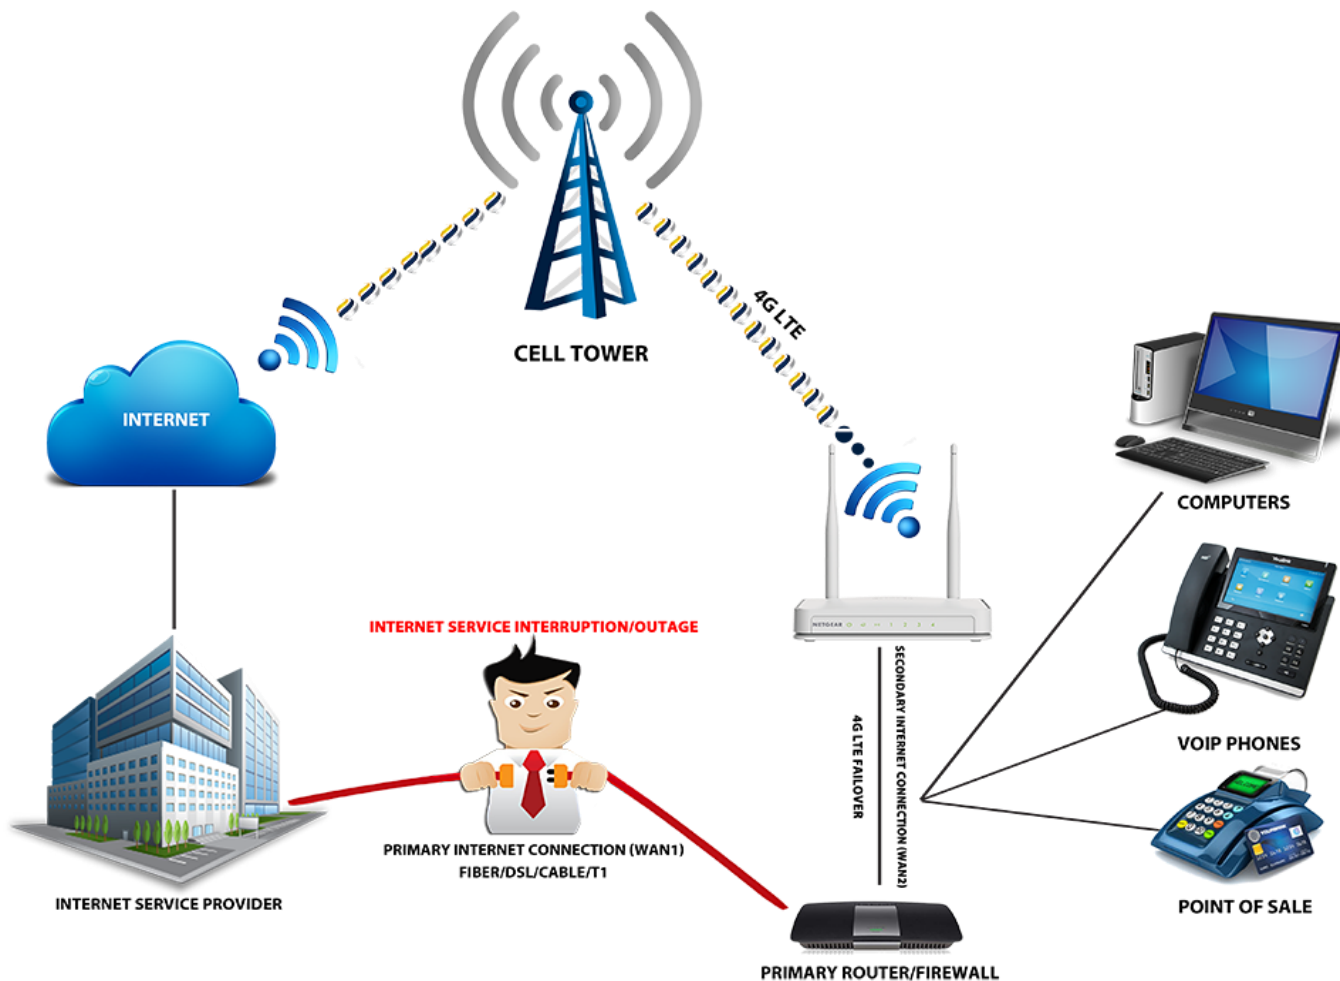

GTEN Infinite v5 Series

LTE Modem Router

Data Sheet

V5 Lite

Use Cases

We all depend on a fast, always-on broadband connection, and planning to ensure everyone stays connected is essential.

The Infinite v5 Lite LTE Modem is a reliable backup source for broadband connectivity, allowing you to continue running without any disruption when your wire line broadband is unexpectedly not available.

Using the Infinite v5 Lite LTE Modem for broadband connectivity enables Internet access at fast speeds with the convenience of portability and flexibility. Unlike other connectivity sources, the Infinite v5 Lite LTE Modem can be easily installed in a matter of minutes, and it is ideal for a wide range of environments including rural areas, outdoors, and locations where wireline option is not readily available. Some typical applications include:

- LTE WAN backup for business continuity
- Last-mile connection
- Vacation cabins / rural homes
- Interim solution to fixed line service
- Kiosk - wire-free connection
- Temporary offices such as construction sites
- Mobile stores such as food trucks